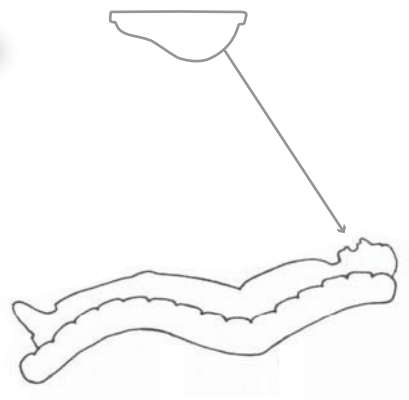

### Alger Light Positioning (Side View)

Ideally position the Alger Light with LED between the hip and knee if you work with the patient in the "reclined" position.

### Alger Light Positioning (Overhead View)

Ideally center the Alger Light with LED over the center-line of chair. If there is obstruction in the center the light can be off-center approximately 12" to either side of center.