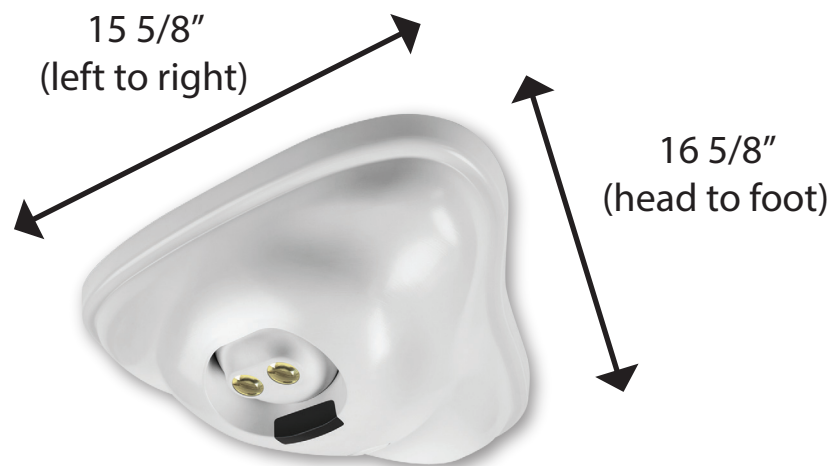

### Alger Light Positioning (Side View)

Ideally position the Alger Light with LED between the hip and knee if you work with the patient in the "reclined" position.

### Alger Light Positioning (Overhead View)

Ideally center the Alger Light with LED over the center-line of chair. If there is obstruction in the center the light can be off-center approximately 12" to either side of center.